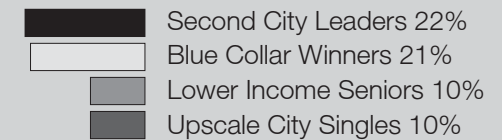

TOP FOUR LIFESTYLE SEGMENTATION GROUPS

SIMON® | PROPERTY GROUP

eye™