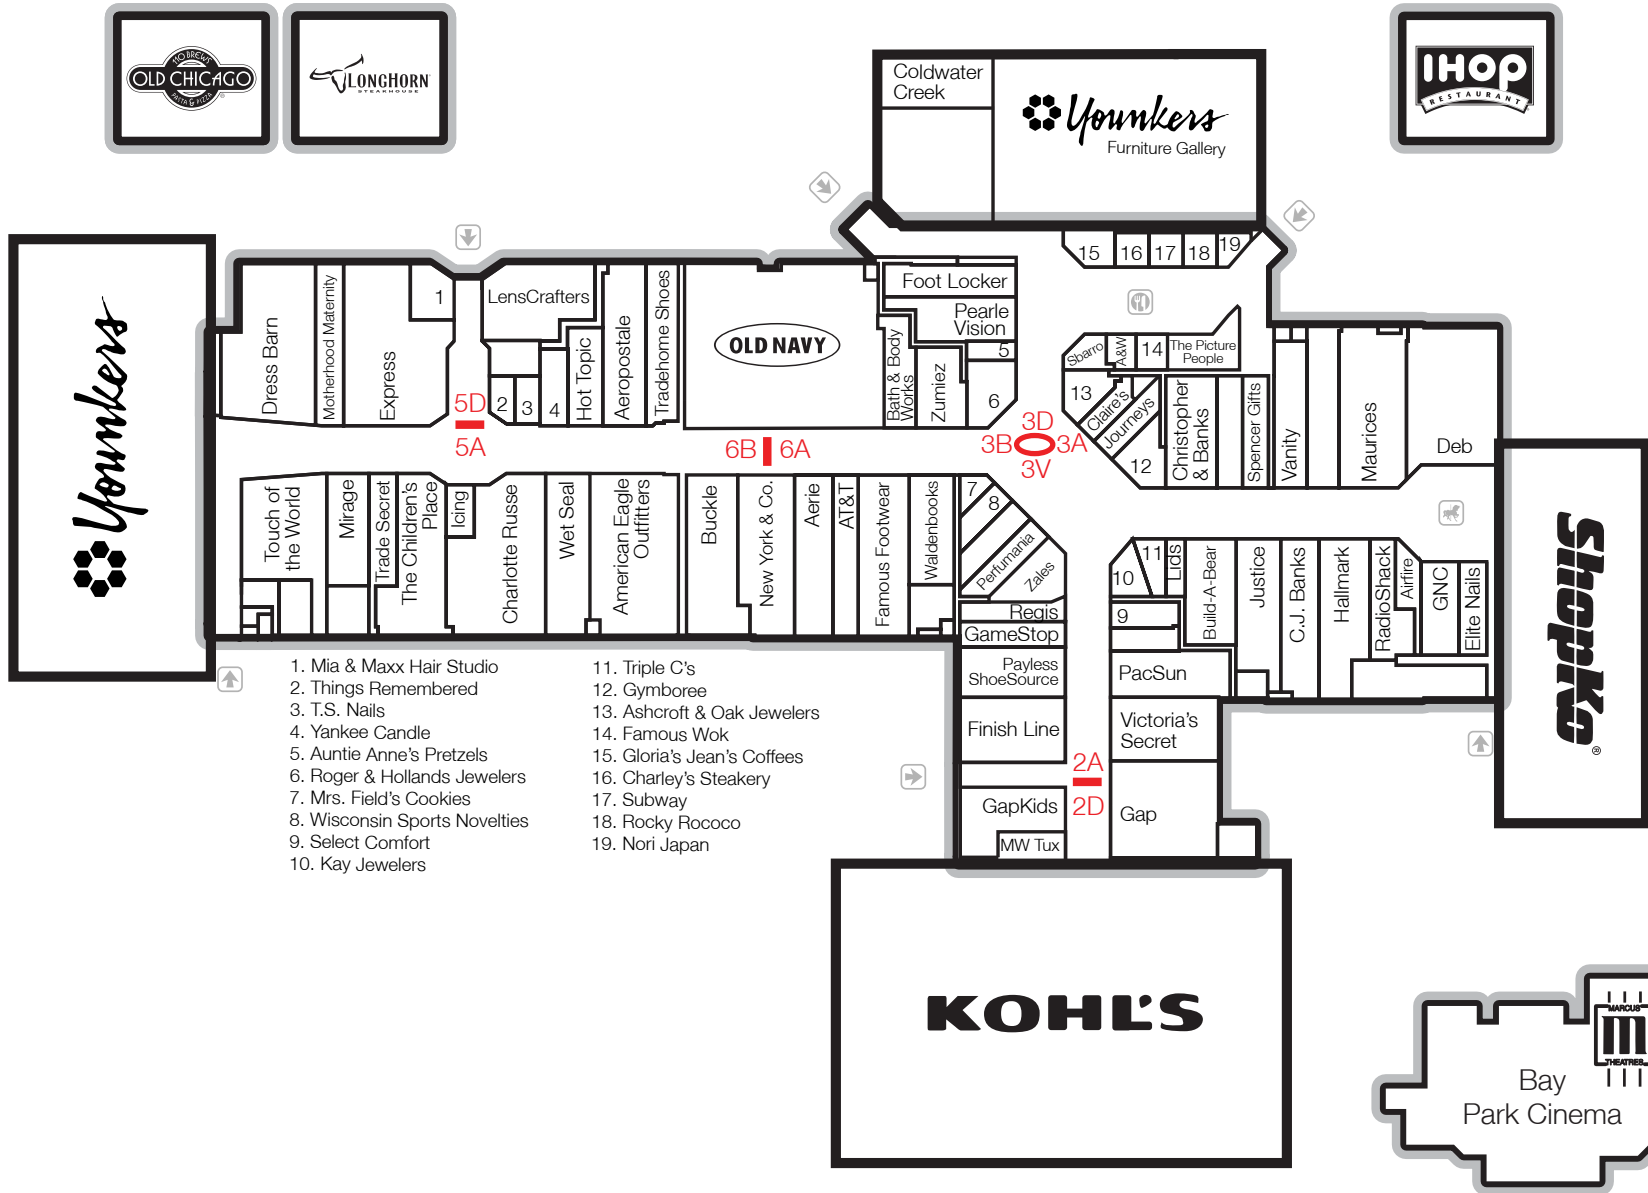

## PROPERTY FACTS

MALL TYPE | Regional

LEVELS | 1

GROSS LEASABLE AREA | 700,000 sf

FOOD COURT | Yes THEATER | Yes

ANCHORS | 4: Kohl's, ShopKo, Youngers (2)

STORES | 90+: aerie, Aeropostale, American Eagle Outfitters, Bath & Body Works, Buckle, Build-A-Bear Workshop, The Children's Place, Charlotte Russe, Christopher & Banks, CJ Banks, Coldwater Creek, Gap, Gymboree, Express, Hot Topic, Justice, Kay Jewelers, New York & Co., Old Chicago, Old Navy, PacSun, Victoria's Secret, Wet Seal, Yankee Candle

#### TOP FOUR LIFESTYLE SEGMENTATION GROUPS

SIMON® | PROPERTY GROUP

eye™

D – directory

- 1. Mia & Maxx Hair Studio
- 2. Things Remembered
- 3. T.S. Nails
- 4. Yankee Candle
- 5. Auntie Anne's Pretzels
- 6. Roger & Hollands Jewelers
- 7. Mrs. Field's Cookies
- 8. Wisconsin Sports Novelties
- 9. Select Comfort
- 10. Kay Jewelers
- 11. Triple C's
- 12. Gymboree
- 13. Ashcroft & Oak Jewelers
- 14. Famous Wok
- 15. Gloria's Jean's Coffees
- 16. Charley's Steakery
- 17. Subway
- 18. Rocky Roccoco
- 19. Nori Japan