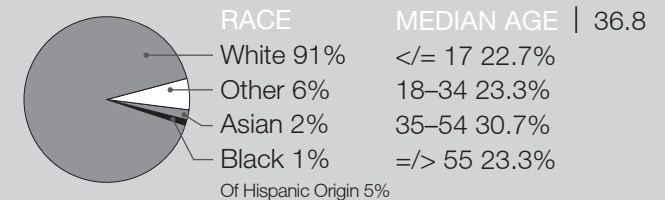

TOP FOUR LIFESTYLE SEGMENTATION GROUPS

SIMON® | PROPERTY GROUP

eye™