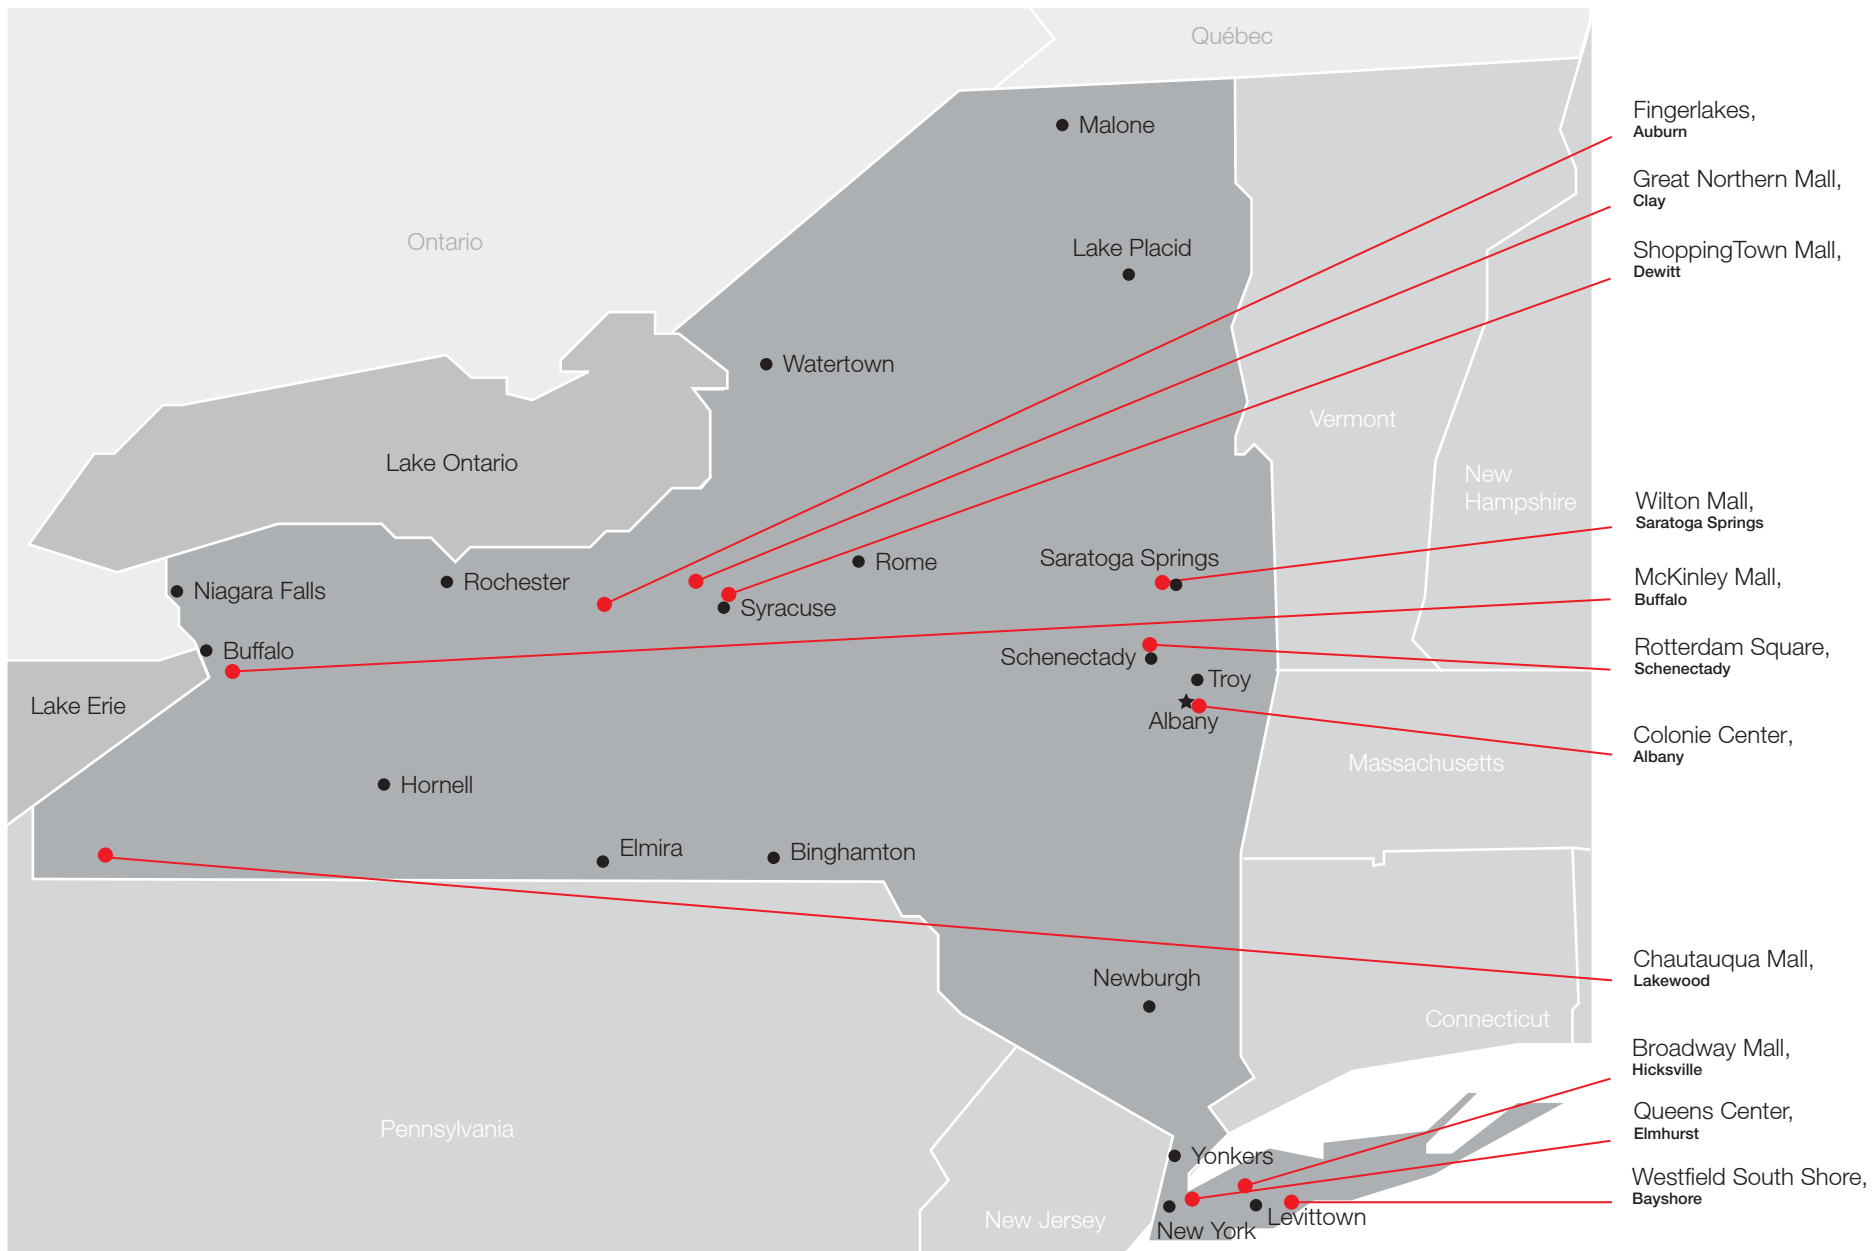

Conveniently located on Route 107, off the Long Island Expressway, Broadway Mall is home to the only IKEA store in the state of New York. It is also home to Macy's, Target and a 12-screen Multiplex theater complex.

★ RESTAURANTS & ENTERTAINMENT

Boston Market, Boulder Creek Steaks & Saloon, Johnny Rockets, Multiplex Theater, On the Border, Ruby Tuesday

🛍️ STORES

Aeropostale, American Eagle Outfitters, Bath & Body Works, The Disney Store, Gap, Gymboree, H&M, Old Navy, Steve & Barry's, University Sportswear, Victoria's Secret

👤 RACE

Source: Vornado

Broadway Mall

SALES 1 877 393 6671 WWW.EYECORP.COM

Eye Shop. EYE™ ©. Broadway Mall, 358 B. Broadway Mall, Hicksville, NY 11801

Broadway Mall

SALES 1 877 393 6671 WWW.EYECORP.COM

Eye Shop. EYE™ ©. Broadway Mall, 358 B. Broadway Mall, Hicksville, NY 11801

New York

SALES 1 877 393 6671 WWW.EYECORP.COM

Eye Shop. EYE™ ©.