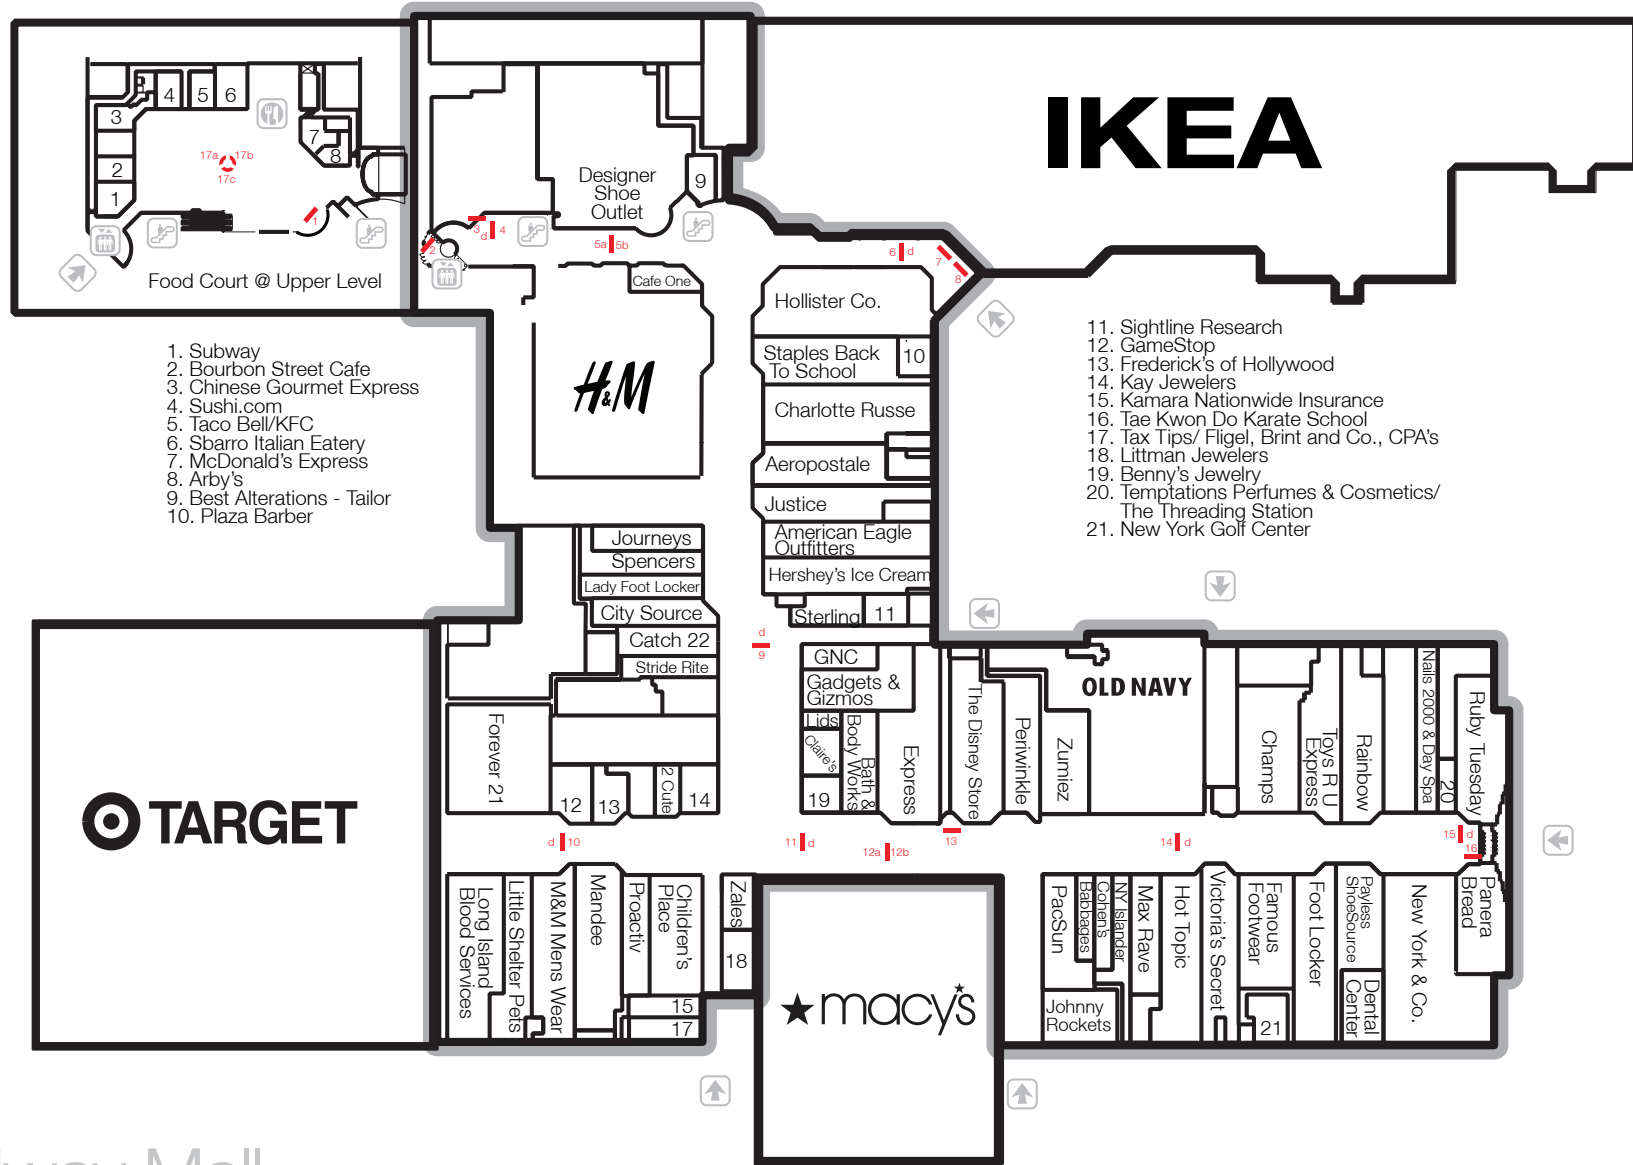

★ RESTAURANTS & ENTERTAINMENT

Boston Market, Boulder Creek Steaks & Saloon, Johnny Rockets, Multiplex Theater, On the Border, Ruby Tuesday

🛍️ STORES

Aeropostale, American Eagle Outfitters, Bath & Body Works, The Disney Store, Gap, Gymboree, H&M, Old Navy, Steve & Barry's, University Sportswear, Victoria's Secret

👤 RACE

Source: Vornado

Broadway Mall

SALES 1 877 393 6671 WWW.EYECORP.COM

Eye Shop. EYE™ ©. Broadway Mall, 358 B. Broadway Mall, Hicksville, NY 11801

Broadway Mall

SALES 1 877 393 6671 WWW.EYECORP.COM

Eye Shop. EYE™ ©. Broadway Mall, 358 B. Broadway Mall, Hicksville, NY 11801