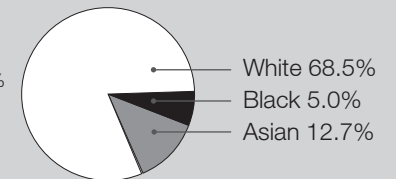

TRADE AREA PROFILE

POPULATION | 689,077

MEDIAN AGE | 38.7 years

HOUSEHOLDS | 253,687

AVERAGE HH INCOME | \$110,466

5 YR MARKET GROWTH | 5.0%

COLLEGE EDUCATION | 4+ years 38.9%
<4 years 32.5%

RACE |
Of Hispanic Origin 18.7%