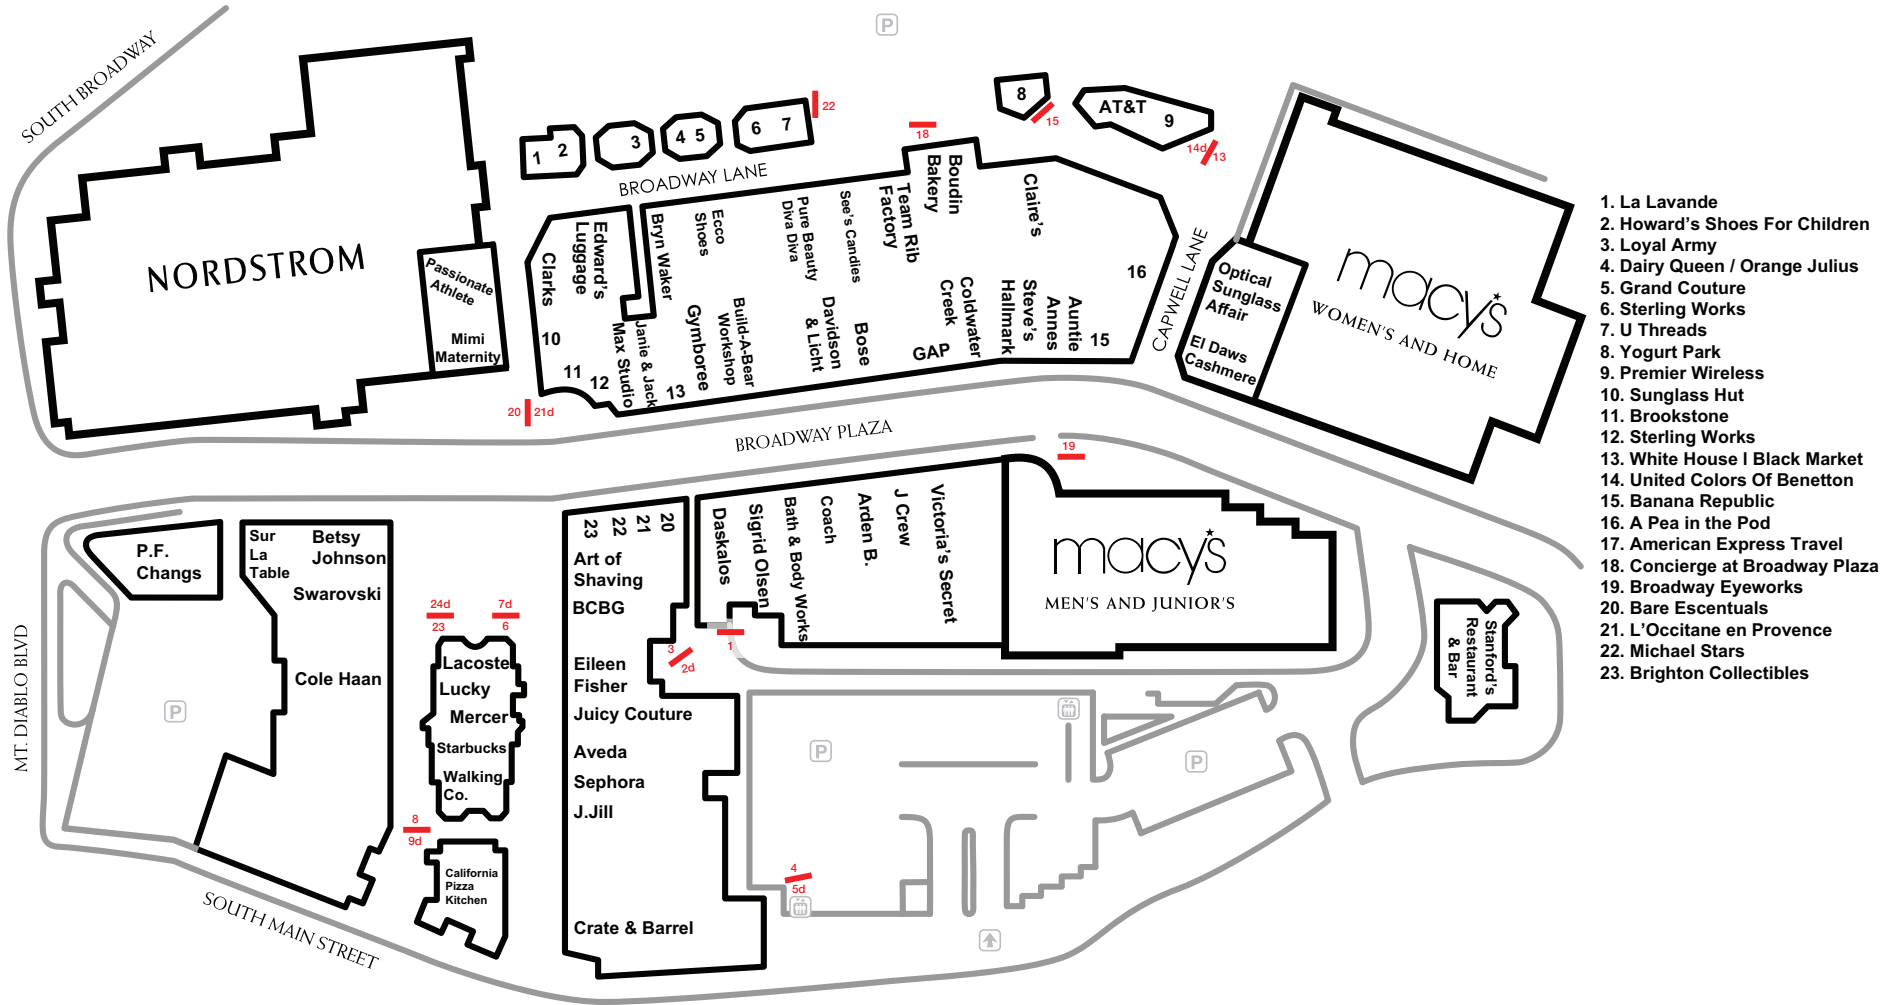

Broadway Plaza embodies the lifestyle of charm and casual elegance in the heart of Walnut Creek, located in the affluent East Bay area near San Francisco. The crown jewel of Easy Bay opulence, Broadway Plaza is a single-story, open-air shopping destination that blends contemporary appeal with traditional luxury essentials, and has set regional standards for more than 50 years. Here, long-established wealth meets fortunes created by California's famed technology industry to create customers who are casual but who want the best in every category - from baby boutiques to handsome housewares. Home to an array of desirable retailers and restaurants in the East Bay, Broadway Plaza caters to young, upscale, highly educated shoppers.

THEATER | No

FOOD COURT | No

ANCHORS | Nordstrom, Macy's Women, Children & Home, Macy's Men & Juniors, Crate & Barrel

STORES | 85+: Banana Republic, Bare Escentuals, BCBG, Betsey Johnson, Build-A-Bear Workshop, Coach, Cole Haan, Davidson & Licht Jewelers, Janie & Jack, Juicy Couture, Kate Spade, Lacoste, L'Occitane, Lucky Brand Jeans, Movado, Sephora, Sur La Table, White House/Black Market

HH INCOME |

AGE |

1. La Lavande
2. Howard's Shoes For Children
3. Loyal Army
4. Dairy Queen / Orange Julius
5. Grand Couture
6. Sterling Works
7. U Threads
8. Yogurt Park
9. Premier Wireless
10. Sunglass Hut
11. Brookstone
12. Sterling Works
13. White House I Black Market
14. United Colors Of Benetton
15. Banana Republic
16. A Pea in the Pod
17. American Express Travel
18. Concierge at Broadway Plaza
19. Broadway Eyeworks
20. Bare Escentuals
21. L'Occitane en Provence
22. Michael Stars
23. Brighton Collectibles