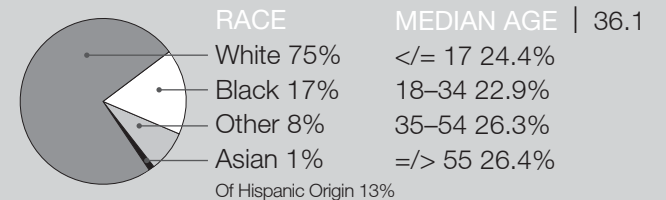

TRADE-AREA PROFILE

The majority of the people within Broadway Square's trade area are married (59%) and the workforce is evenly split between blue and white collar. 49% of the trade-area households have incomes of at least \$35,000.

GENDER | Male 48.6%, Female 51.4%

TRADE-AREA POPULATION | 288,427

AVERAGE ANNUAL HH INCOME | \$59,535

TOP FOUR LIFESTYLE SEGMENTATION GROUPS

SIMON® | PROPERTY GROUP

eye™

- 1. Journeys
- 2. Select Comfort
- 3. Alltel
- 4. Great American Cookie Co.
- 5. Toni & Guy
- 6. Motherhood Maternity
- 7. Helzberg Diamonds
- 8. Mandarin Express