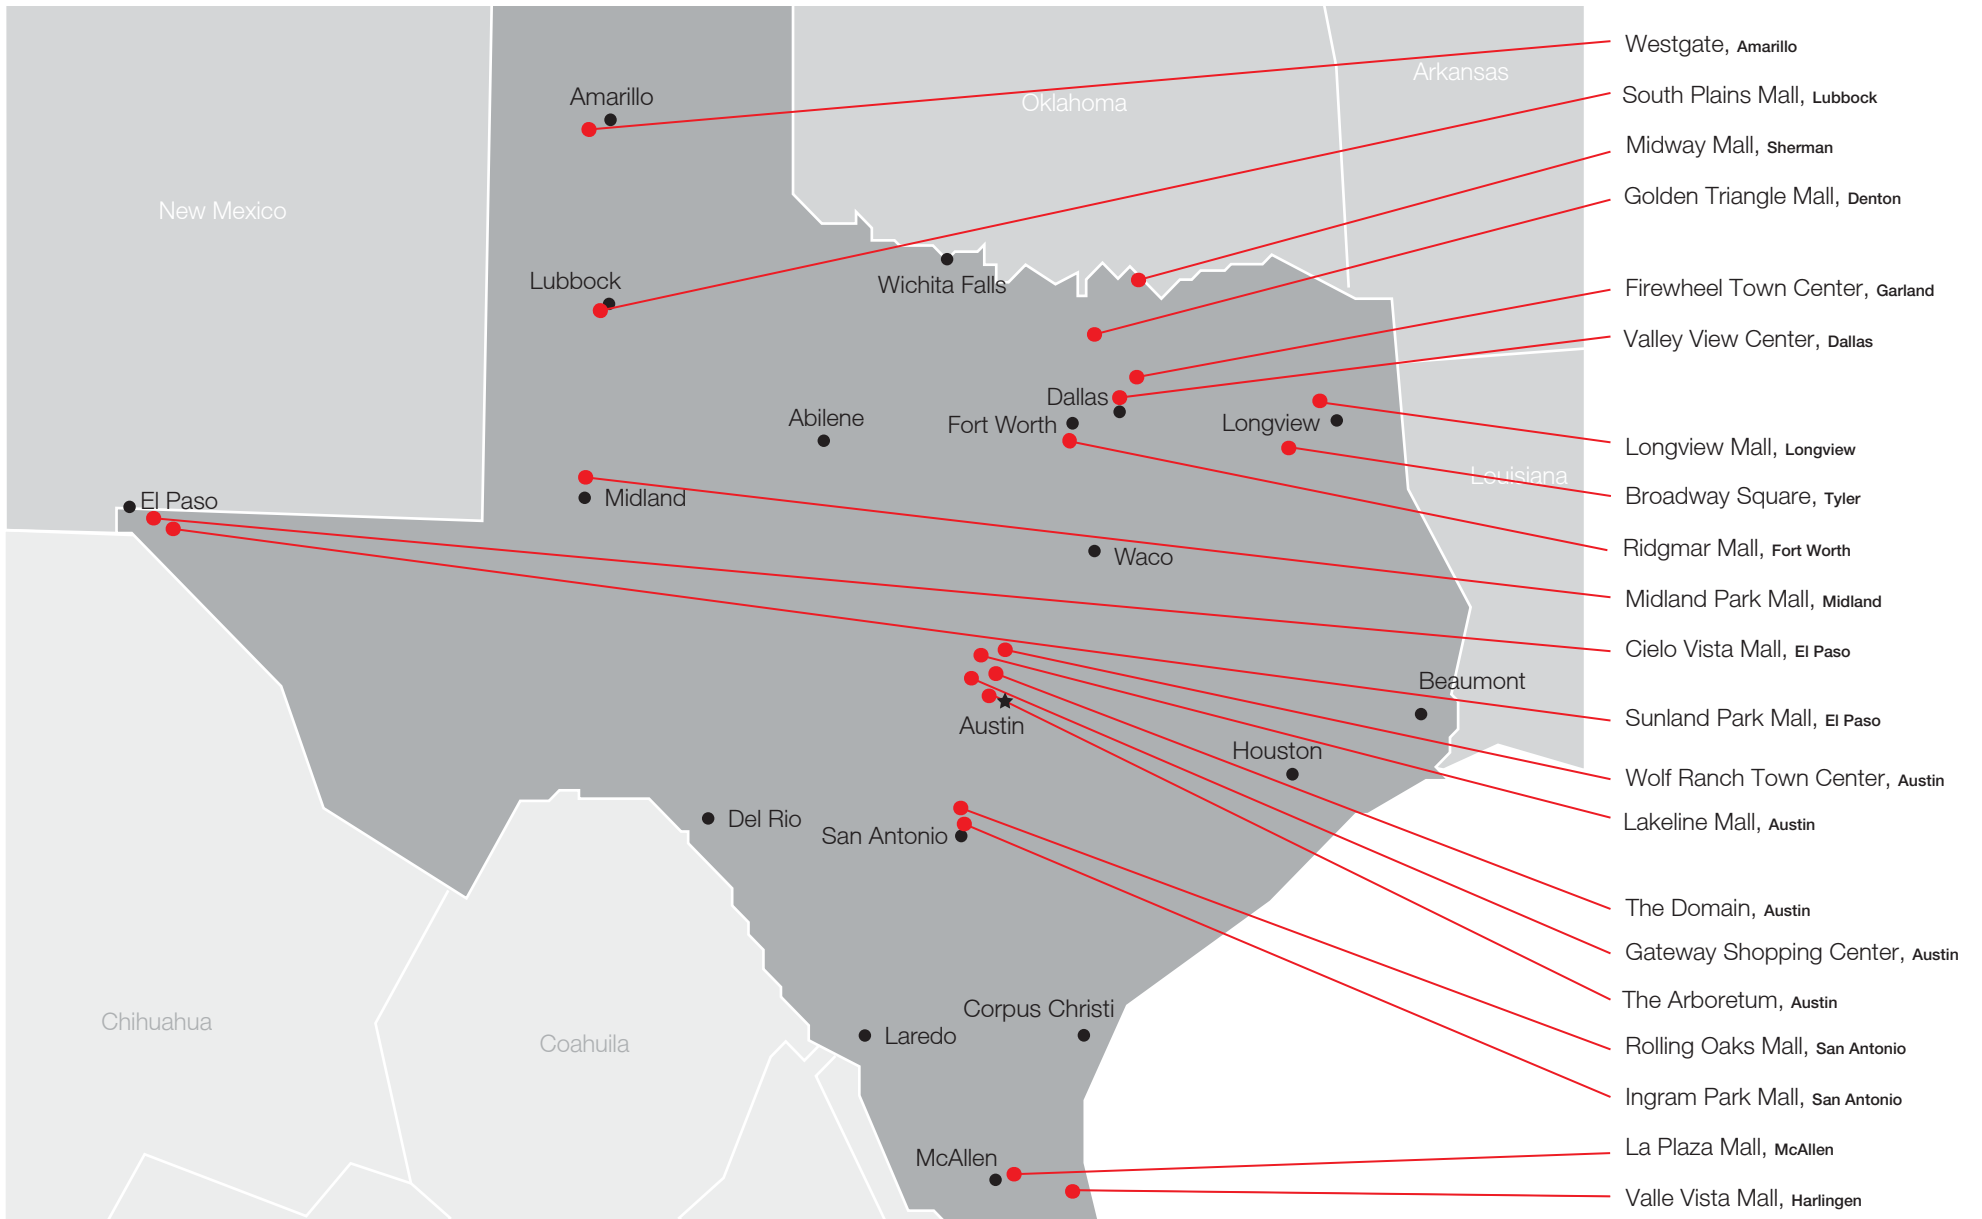

Broadway Square is a regional mall that serves Tyler, TX, and surrounding communities. The center features Dillard's, JCPenney, Sears, and over 75 specialty stores. Broadway Square is conveniently located at Loop 323 and US Highway 69.

TRADE-AREA PROFILE

The majority of the people within Broadway Square's trade area are married (59%) and the workforce is evenly split between blue and white collar. 49% of the trade-area households have incomes of at least \$35,000.

GENDER | Male 48.6%, Female 51.4%

TRADE-AREA POPULATION | 288,427

AVERAGE ANNUAL HH INCOME | \$59,535

TOP FOUR LIFESTYLE SEGMENTATION GROUPS

SIMON® | PROPERTY GROUP

eye™

- 1. Journeys
- 2. Select Comfort
- 3. Alltel
- 4. Great American Cookie Co.
- 5. Toni & Guy
- 6. Motherhood Maternity
- 7. Helzberg Diamonds
- 8. Mandarin Express

- 9. Roman Delight Pizza & Pasta
- 10. Gordon's Jewelers
- 11. Kay Jewelers
- 12. Trade Secret
- 13. Underground Station
- 14. GameStop
- 15. M&M's

Broadway Square

4601 S. Broadway Ave, Tyler, TX 75703

Texas