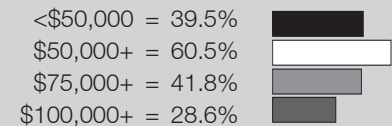

The only enclosed shopping center in Santa Cruz County—with the nearest major competing centers over 30 miles away—Capitola Mall serves area residents and tourists with over 100 specialty stores and restaurants and a solid anchor mix led by Macy’s.

From its vantage point off Highway 1, the most traveled freeway in Santa Cruz County, the mall’s trade area comprising more than 250,000 residents extends both north and south along the coast 15 to 20 miles in each direction, and boasts an average household income of over $87,000. 29% of this market’s households earn over $100,000. With over 4 Million tourists drawn to the county each year, Capitola Mall is also easily accessible to area visitors.

Capitola Mall

1855 41st Ave, Capitola, CA 95010

EYE™ ©. EYE Mall Media (USA), LLC. SALES: 1 877 393 6671.

Sources: Claritas, Inc.; Market Insite Group, Inc. 2008

PROPERTY PROFILE

TYPE | Regional
BUILT | 1977, renovated 1989
SIZE | 586,174 sf
2008 SHOPPER VISITS | 4.4 Million

RESTAURANTS & ENTERTAINMENT |

Chili’s Grill & Bar, Marie Callender’s, Takara Japanese Restaurant

THEATER | No

FOOD COURT | 10 units

ANCHORS | Macy’s, Kohl’s, Sears

STORES | 95+: Aeropostale, American Eagle Outfitters, Bath & Body Works, Christopher & Banks, Coach, GameStop, Gap, New York & Company, The Children’s Place, LensCrafters, No Fear, Pearle Vision, Shiekh Shoes, Vans, Victoria’s Secret, Wet Seal

TRADE AREA PROFILE

POPULATION | 255,121
MEDIAN AGE | 36.4 years
HOUSEHOLDS | 89,306
AVERAGE HH INCOME | $84,979
5 YR MARKET GROWTH | 1.8%
COLLEGE EDUCATION | 4+ years 32.0%
<4 years 31.8 %

RACE |
Of Hispanic Origin 24.0%

HH INCOME |

AGE | <18 = 23.3%