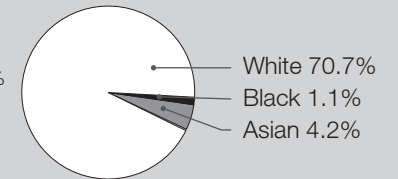

TRADE AREA PROFILE

POPULATION | 255,121
MEDIAN AGE | 36.4 years
HOUSEHOLDS | 89,306
AVERAGE HH INCOME | $84,979
5 YR MARKET GROWTH | 1.8%
COLLEGE EDUCATION | 4+ years 32.0%
<4 years 31.8 %

RACE |
Of Hispanic Origin 24.0%