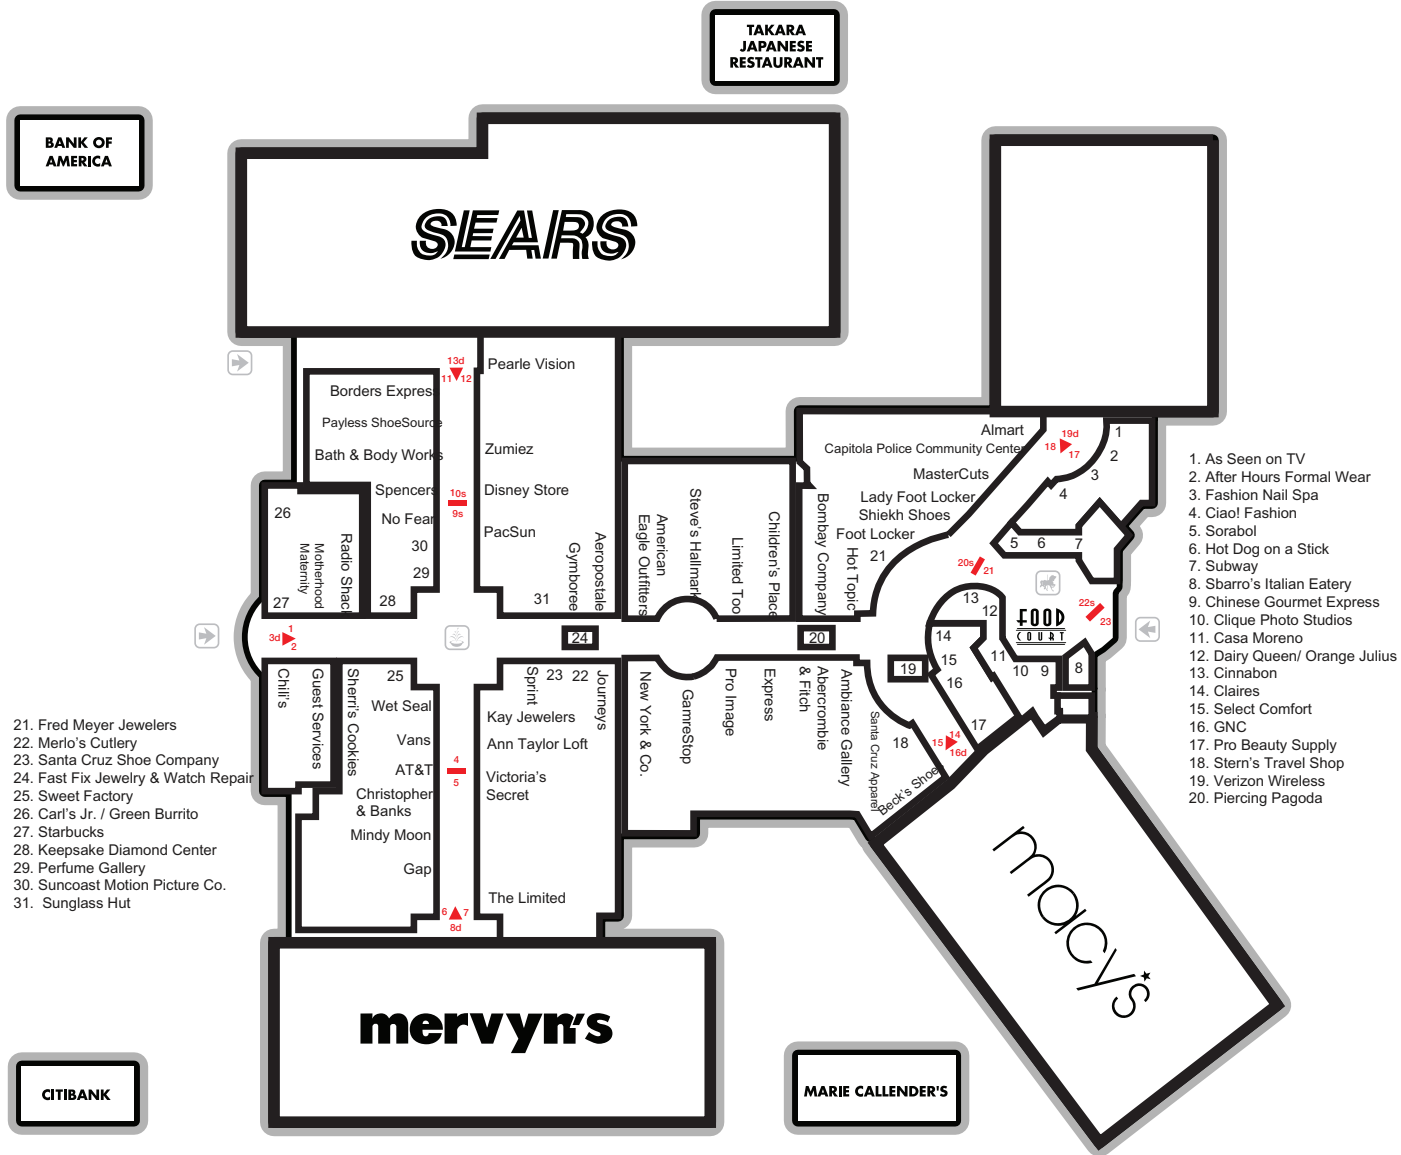

The only enclosed shopping center in Santa Cruz County—with the nearest major competing centers over 30 miles away—Capitola Mall serves area residents and tourists with over 100 specialty stores and restaurants and a solid anchor mix led by Macy’s.

### RESTAURANTS & ENTERTAINMENT |

Chili’s Grill & Bar, Marie Callender’s, Takara Japanese Restaurant

THEATER | No

FOOD COURT | 10 units

ANCHORS | Macy’s, Kohl’s, Sears

STORES | 95+: Aeropostale, American Eagle Outfitters, Bath & Body Works, Christopher & Banks, Coach, GameStop, Gap, New York & Company, The Children’s Place, LensCrafters, No Fear, Pearle Vision, Shiekh Shoes, Vans, Victoria’s Secret, Wet Seal

RACE |  
 Of Hispanic Origin 24.0%

HH INCOME |

AGE | <18 = 23.3%

d – directory  
 PD – digital  
 s – scroller  
 10/2007

- 21. Fred Meyer Jewelers
- 22. Merlo's Cutlery
- 23. Santa Cruz Shoe Company
- 24. Fast Fix Jewelry & Watch Repair
- 25. Sweet Factory
- 26. Carl's Jr. / Green Burrito
- 27. Starbucks
- 28. Keepsake Diamond Center
- 29. Perfume Gallery
- 30. Suncoast Motion Picture Co.
- 31. Sunglass Hut

- 1. As Seen on TV
- 2. After Hours Formal Wear
- 3. Fashion Nail Spa
- 4. Ciao! Fashion
- 5. Sorabol
- 6. Hot Dog on a Stick
- 7. Subway
- 8. Sbarro's Italian Eatery
- 9. Chinese Gourmet Express
- 10. Clique Photo Studios
- 11. Casa Moreno
- 12. Dairy Queen/ Orange Julius
- 13. Cinnabon
- 14. Claires
- 15. Select Comfort
- 16. GNC
- 17. Pro Beauty Supply
- 18. Stern's Travel Shop
- 19. Verizon Wireless
- 20. Piercing Pagoda