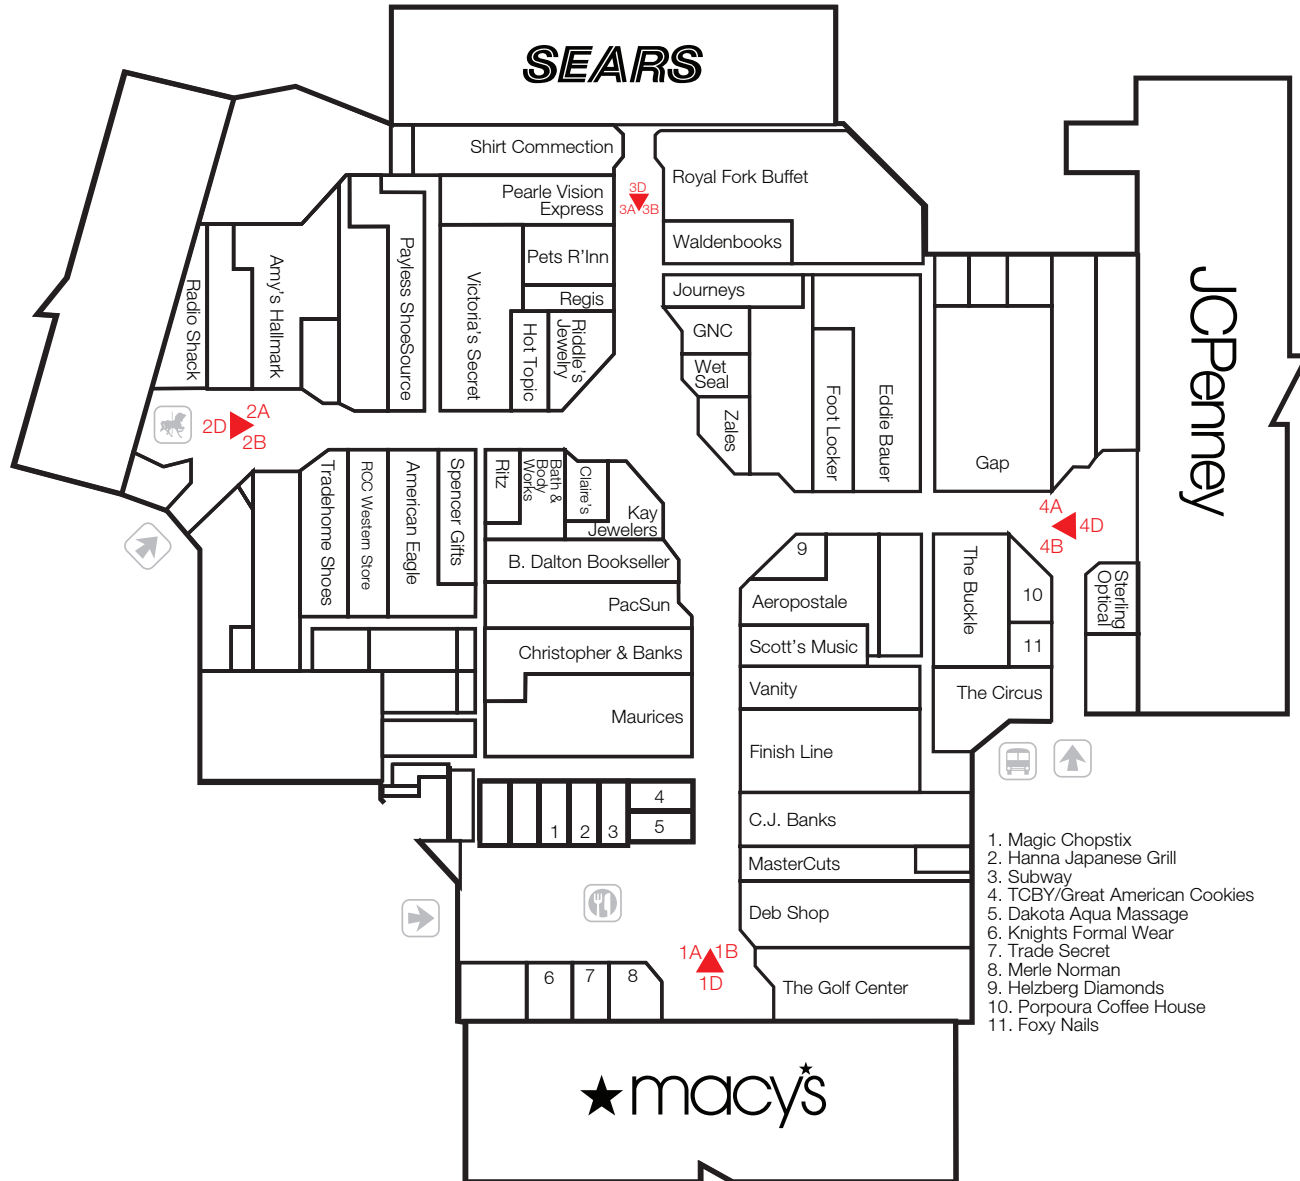

D – directory

Columbia Mall

2800 Columbia Rd, Grand Forks, ND 58201

EYE™ ©. EYE Mall Media (USA), LLC. SALES: 1 877 393 6671