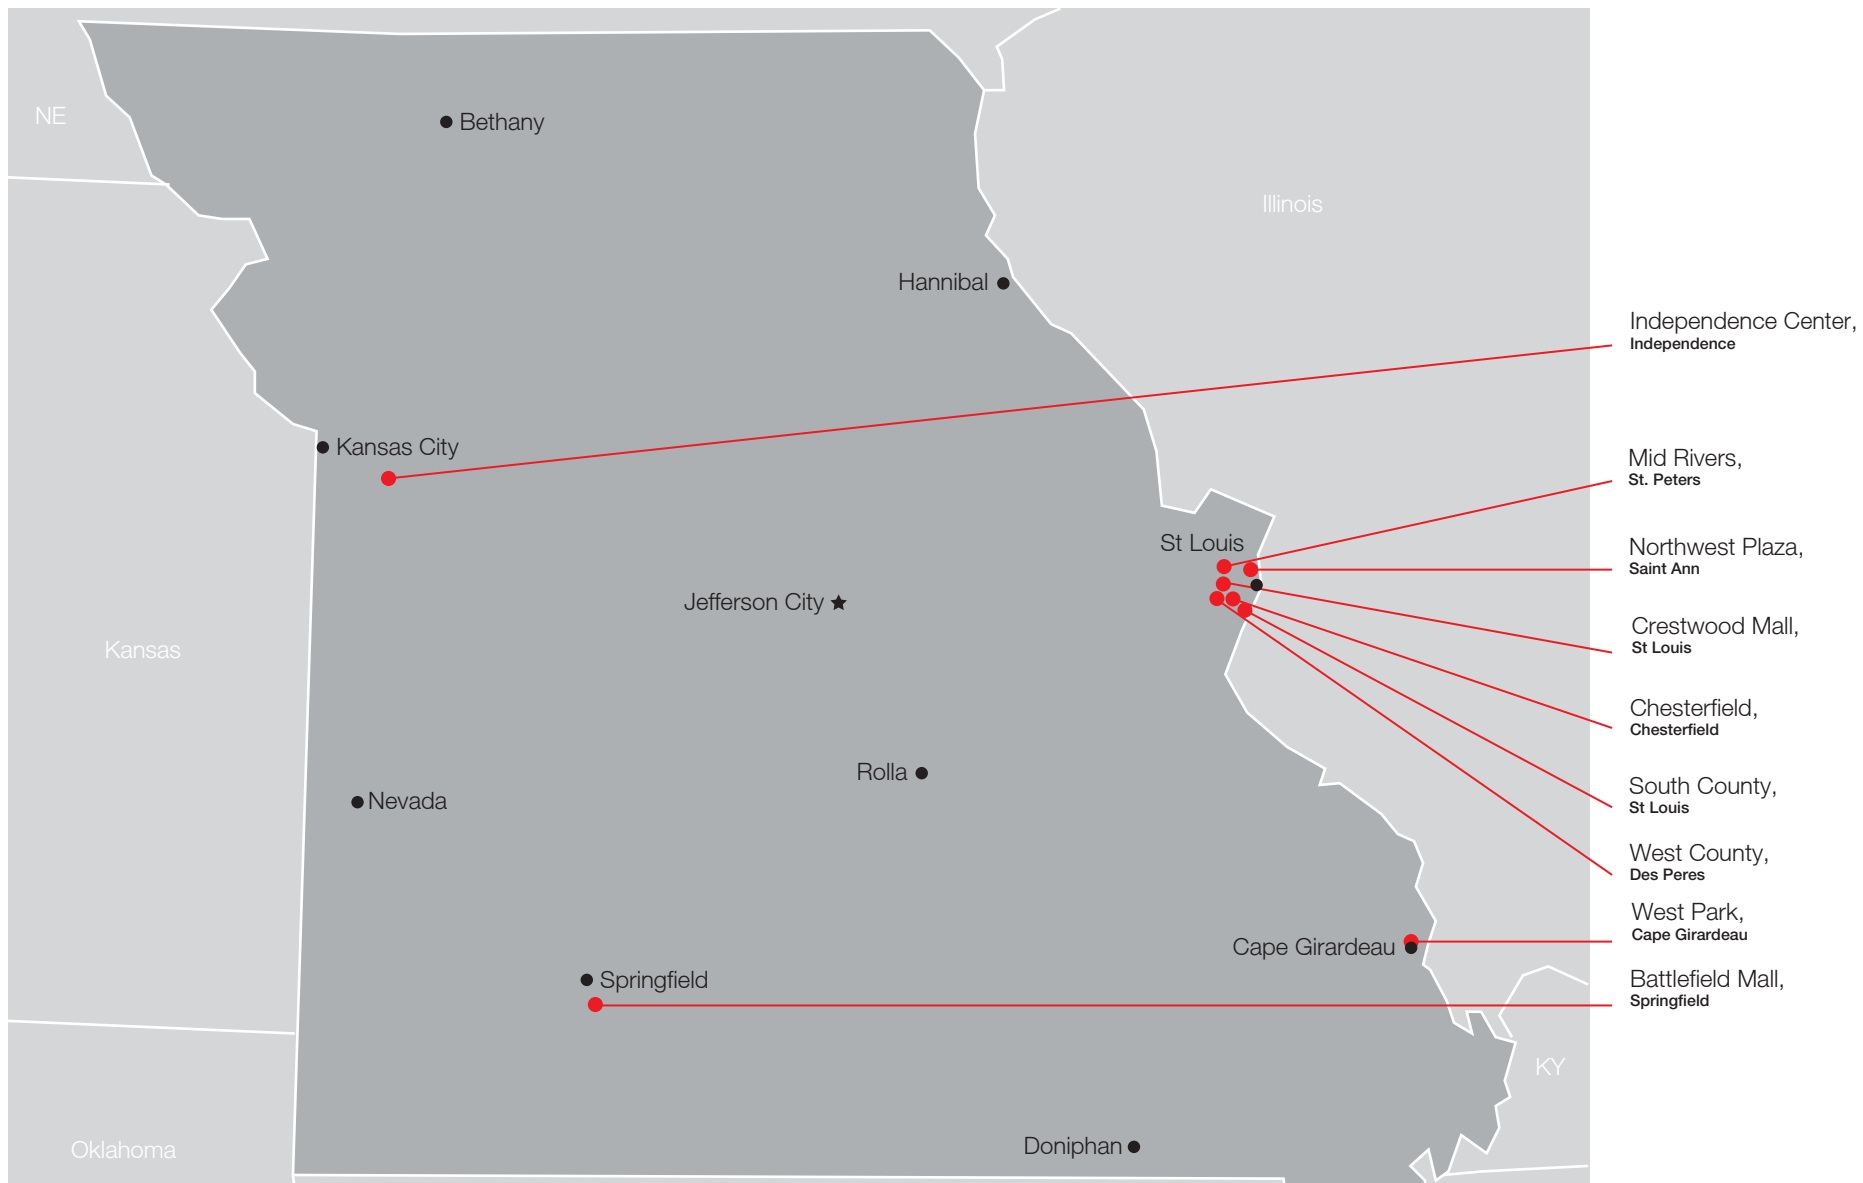

Missouri

SALES 1 877 393 6671 WWW.EYECORP.COM

Eye Shop. EYE™ ©.