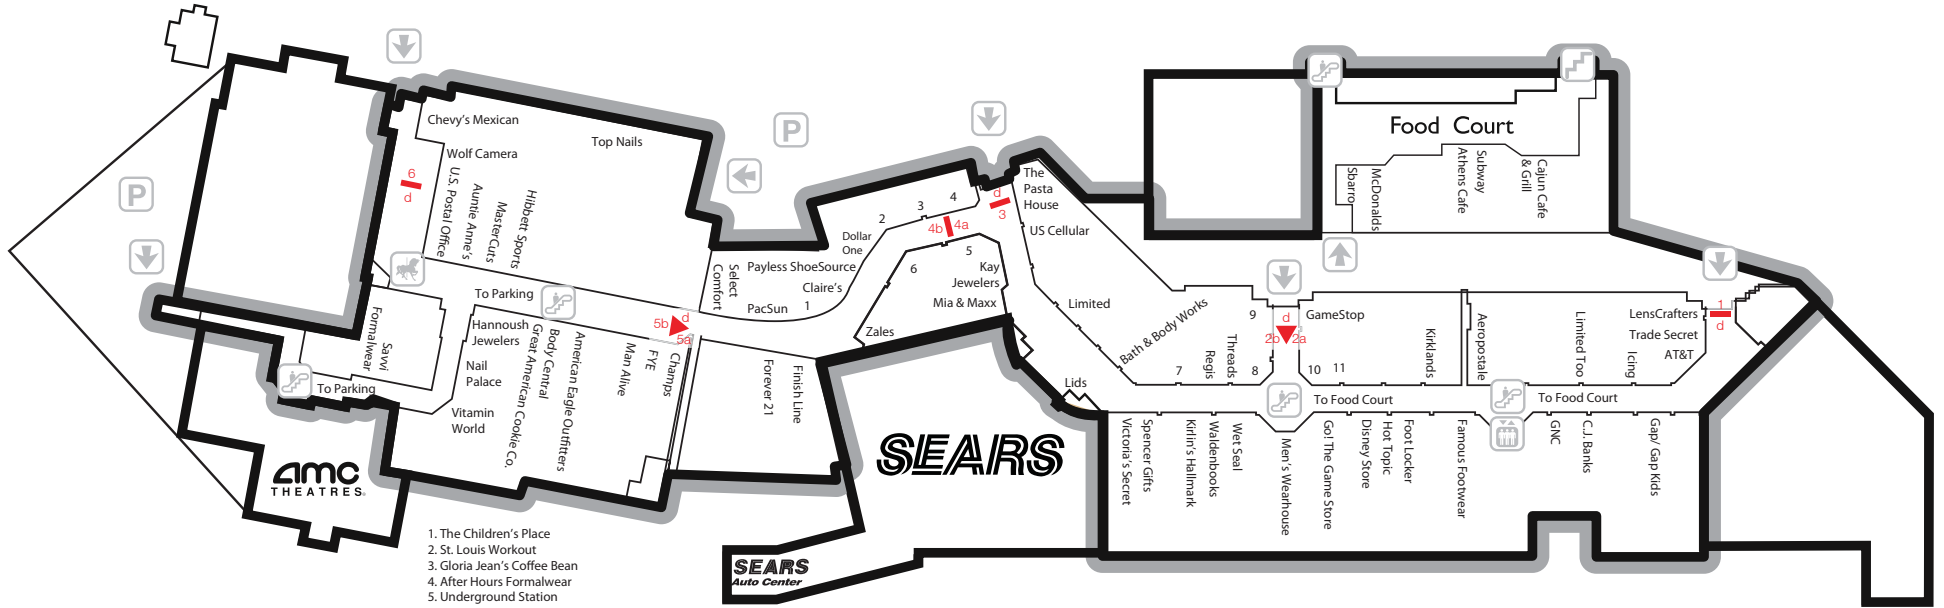

d – directory
D – digital
s – scroller

Crestwood

SALES 1 877 393 6671 WWW.EYECORP.COM

Eye Shop. EYE™ ©. Crestwood, 109 Crestwood Plaza, St. Louis, MO 63126